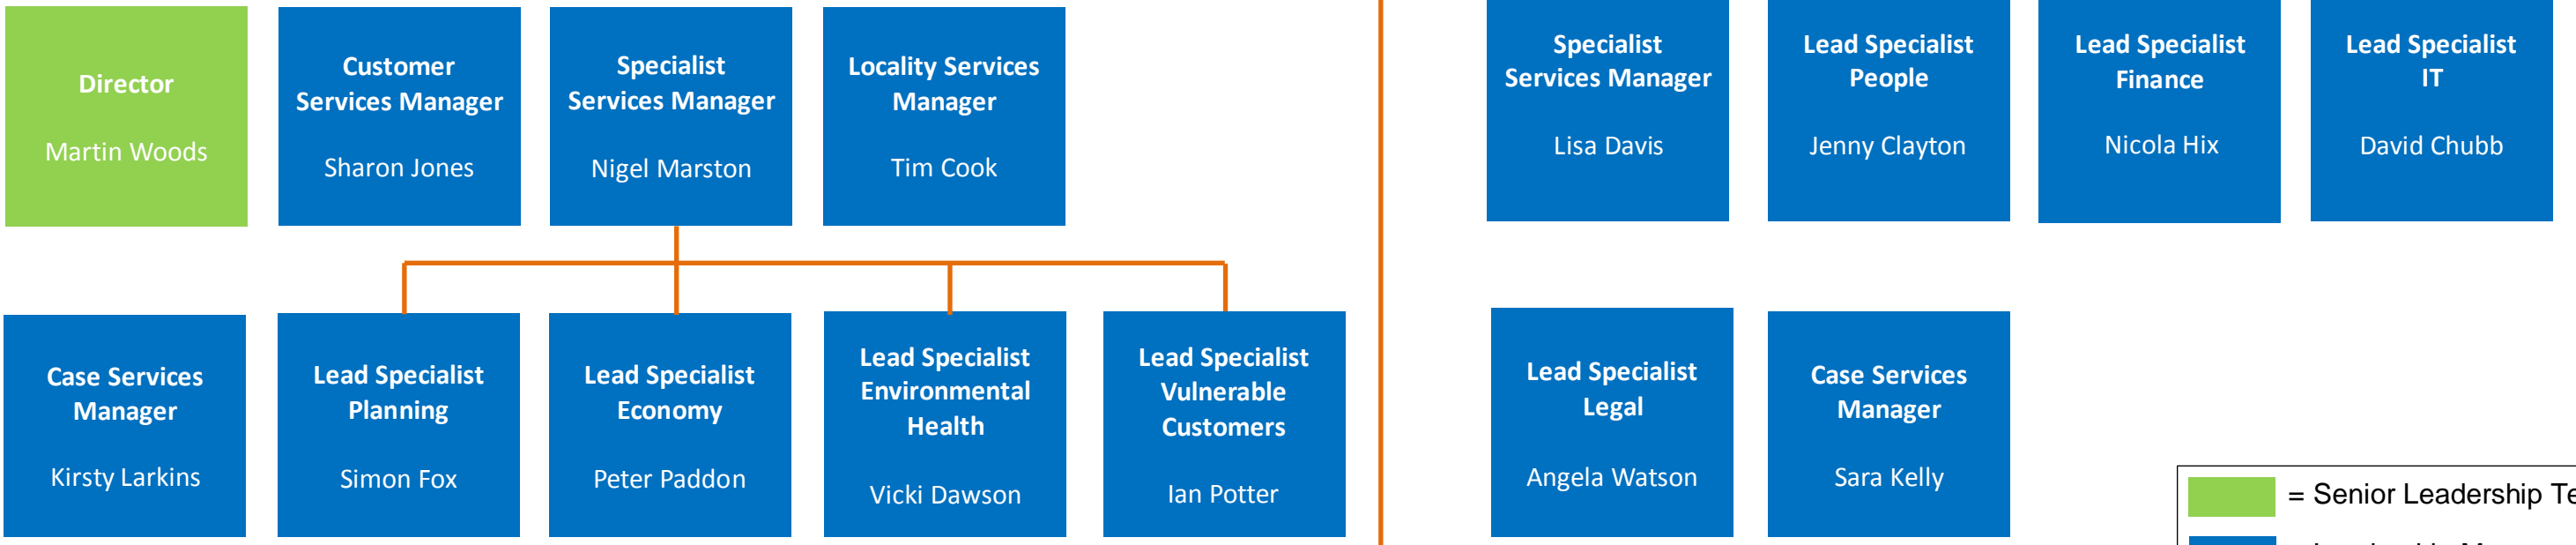

South Somerset District Council Management Structure

Commercial & Income Generation

Strategy & Commissioning

Service Delivery

Support Services

- = Senior Leadership Team
- = Leadership Management Team
- = Operational Managers