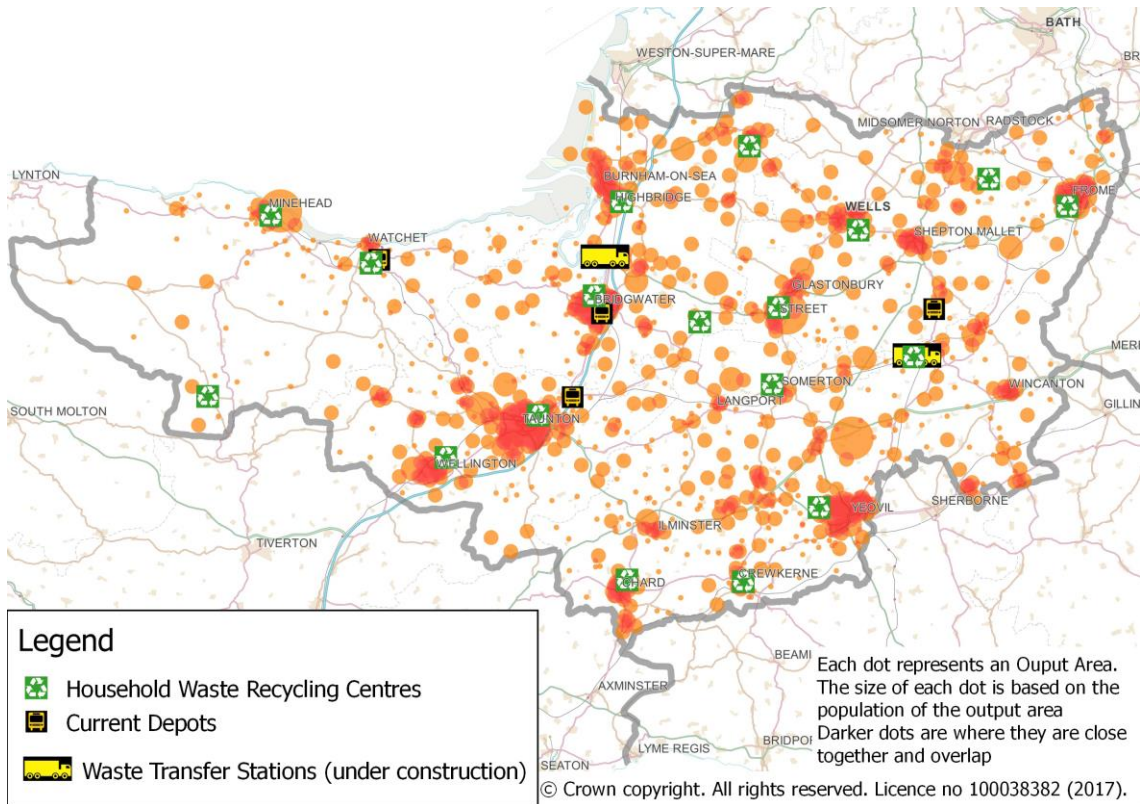

# Reopening Recycling Centres

**Sites open for ESSENTIAL JOURNEYS only:  
only come if it cannot be stored safely at home and  
no alternative options are available**

- Phased reopening from 11<sup>th</sup> May (11 sites)
- Opening hours for all 11 sites:
  - 9am - 6pm weekdays (all closed on Thursdays)
  - 9am – 4pm weekends
- Vehicles with an odd number plate (e.g. CP03 KHT) will be able to access sites on a Monday, Wednesday and Saturday.
- Vehicles with an even number plate (e.g. FL10 EXE) will be able to access sites on a Tuesday, Friday and Sunday.
- Social distancing measures will be in place on sites: fewer people will be able to access sites
- Measures are in place to manage traffic, but expect long queues

# Which sites will reopen when?

11 May: 11 sites		26 May: 5 sites
<b>Bridgwater (Saltlands)</b> <b>Dulverton</b> <b>Highbridge</b> <b>Street</b> <b>Wells (Dulcote)</b> <b>Yeovil</b>	<b>Chard</b> <b>Frome</b> <b>Priorswood (Taunton)</b> <b>Wellington (Poole)</b> <b>Williton</b>	<b>Cheddar</b> <b>Crewkerne</b> <b>Castle Cary (Dimmer)</b> <b>Minehead</b> <b>Somerton</b>

# Other changes at Recycling Centres

Social distancing: residents can only deposit waste in the area immediately adjacent to their car

- **Staff at the gates to control access:** 'one out, one in' system.
- **Traffic control measures** in place in immediate vicinity of the site
- **Abusive behaviour not tolerated** - will be referred to police. CCTV, number plate recognition and body cameras will be operating on site
- Anyone failing to observe **social distancing** will be asked to leave.
- **Queue cams** are available - at Bridgwater (Saltlands), Chard, Taunton (Priorswood) & Yeovil
- Opening dates & details publicised from Thursday, 7 May – communication with stakeholders prior to this.