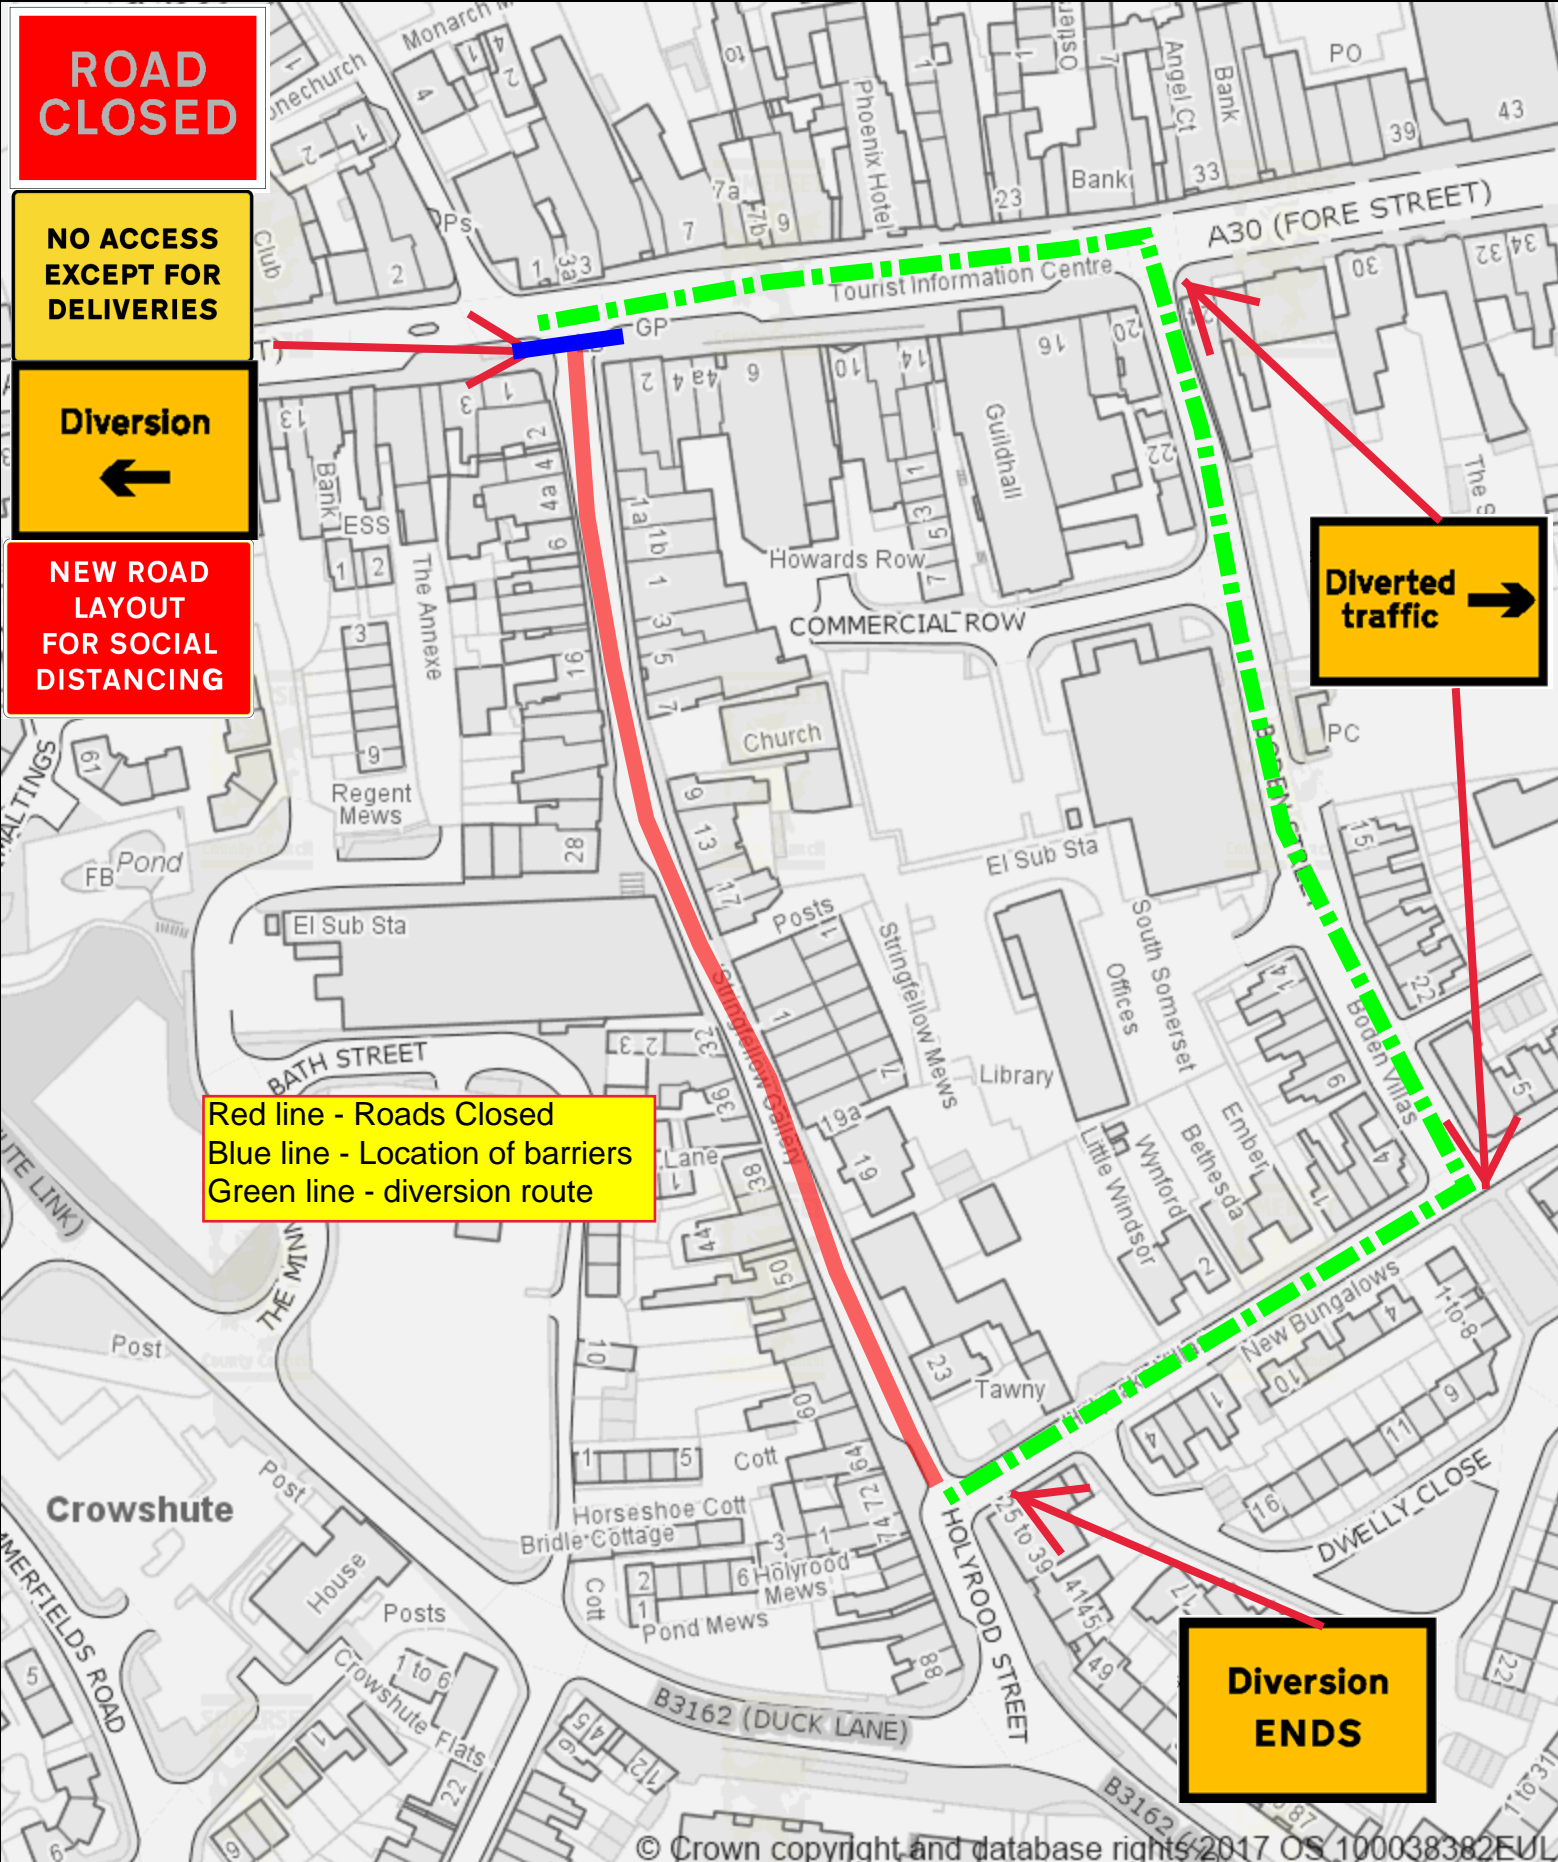

HOLYROOD STREET, CHARD TEMPORARY SIGNING

ROAD CLOSED

NO ACCESS EXCEPT FOR DELIVERIES

Diversion
←

NEW ROAD LAYOUT FOR SOCIAL DISTANCING

Diverted traffic →

Red line - Roads Closed
Blue line - Location of barriers
Green line - diversion route

Diversion ENDS