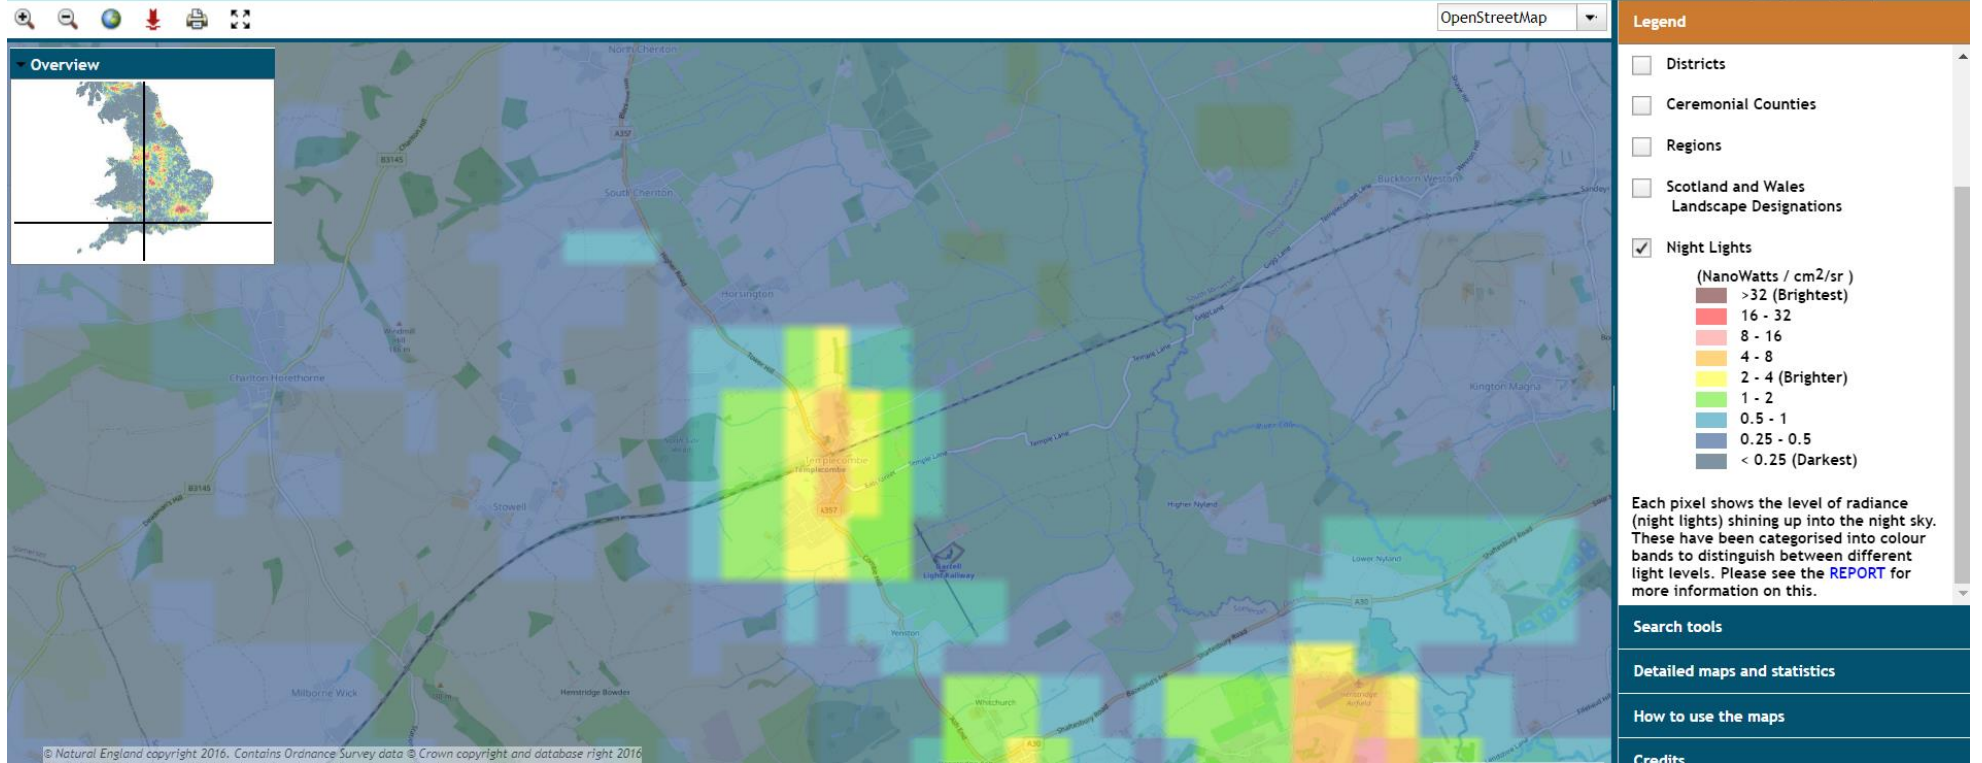

England's Light Pollution and Dark Skies

England's Light Pollution and Dark Skies

OpenStreetMap

Legend

- Districts
- Ceremonial Counties
- Regions
- Scotland and Wales Landscape Designations
- Night Lights
 - (NanoWatts / cm²/sr)
 - >32 (Brightest)
 - 16 - 32
 - 8 - 16
 - 4 - 8
 - 2 - 4 (Brighter)
 - 1 - 2
 - 0.5 - 1
 - 0.25 - 0.5
 - < 0.25 (Darkest)

Each pixel shows the level of radiance (night lights) shining up into the night sky. These have been categorised into colour bands to distinguish between different light levels. Please see the [REPORT](#) for more information on this.

- Search tools
- Detailed maps and statistics
- How to use the maps
- Credits