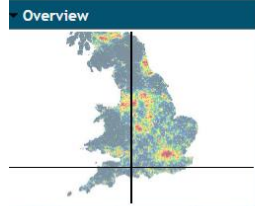

England's Light Pollution and Dark Skies

England's Light Pollution and Dark Skies

OpenStreetMap

Legend

- Districts
- Ceremonial Counties
- Regions
- Scotland and Wales Landscape Designations
- Night Lights
 - (NanoWatts / cm²/sr)
 - >32 (Brightest)
 - 16 - 32
 - 8 - 16
 - 4 - 8
 - 2 - 4 (Brighter)
 - 1 - 2
 - 0.5 - 1
 - 0.25 - 0.5
 - < 0.25 (Darkest)

Each pixel shows the level of radiance (night lights) shining up into the night sky. These have been categorised into colour bands to distinguish between different light levels. Please see the [REPORT](#) for more information on this.